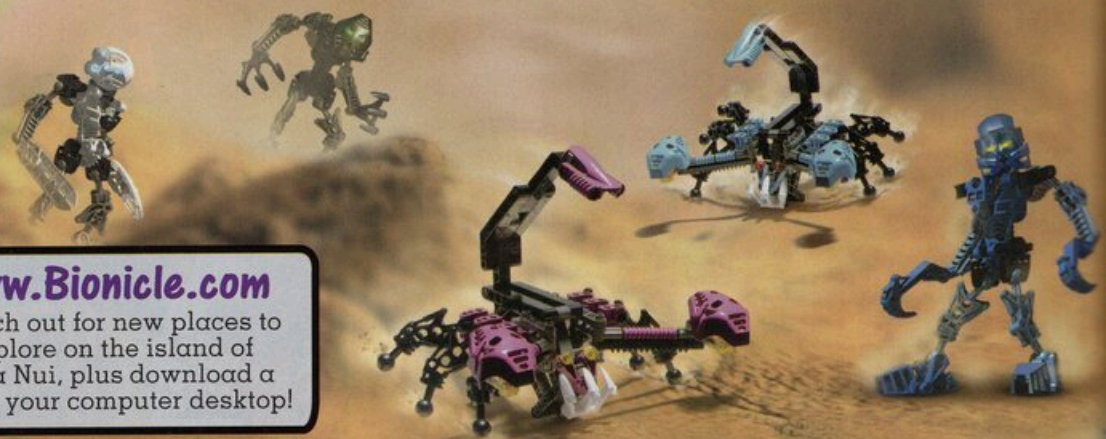

Call to Order: 1-800-453-4652 • Shop Online: www.LEGO.com

**ALL
NEW!**

BIONICLE™

The island of Mata Nui was once a paradise - until the entity known as Makuta arrived, transforming it into a land of darkness and evil. Now six mighty heroes, the Toa, have arrived on the island of Mata Nui to pit their elemental powers against the evil Makuta and his powerful servants, the Rahi. Aided by the wise Turaga, the Toa pit their courage and strength against Makuta's fierce and cunning beasts!